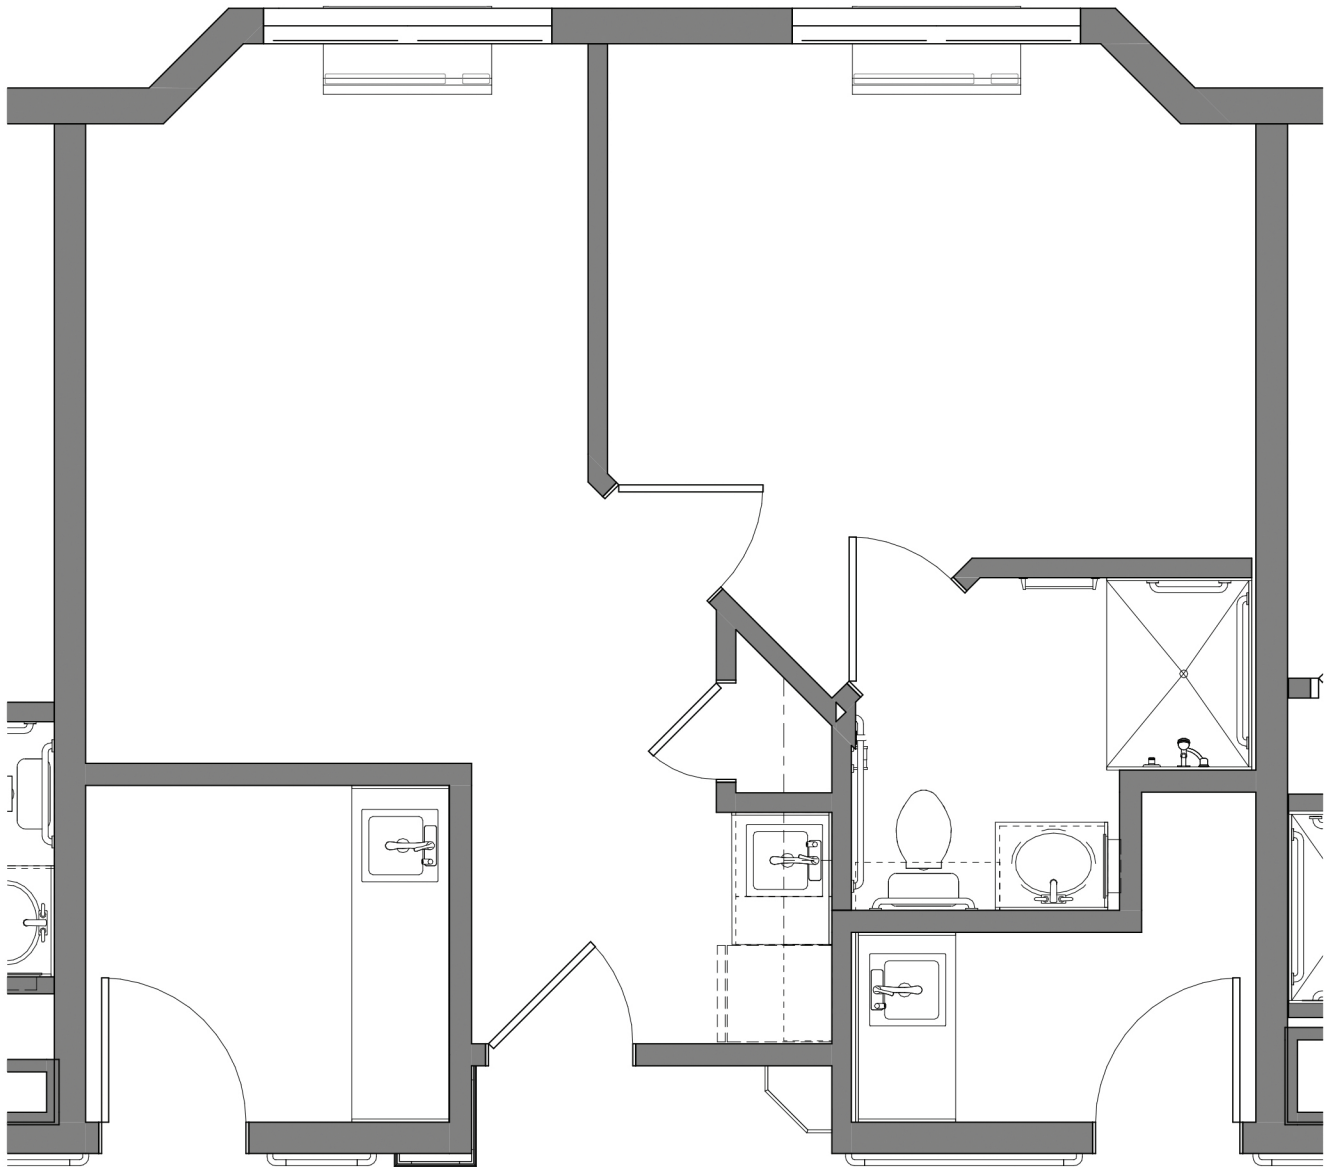

One Bedroom

Assisted Living | 445 Square Feet

Square footage, room dimension or window placement may vary. Not shown to scale.

100 SCHOOLHOUSE ROAD • LEVITTOWN, NY 11756 • (516) 271-2500
VILLAGEGREENSENIORLIVING.COM • VILLAGEGREENLIFE@VILLAGEGREENSENIORLIVING.COM