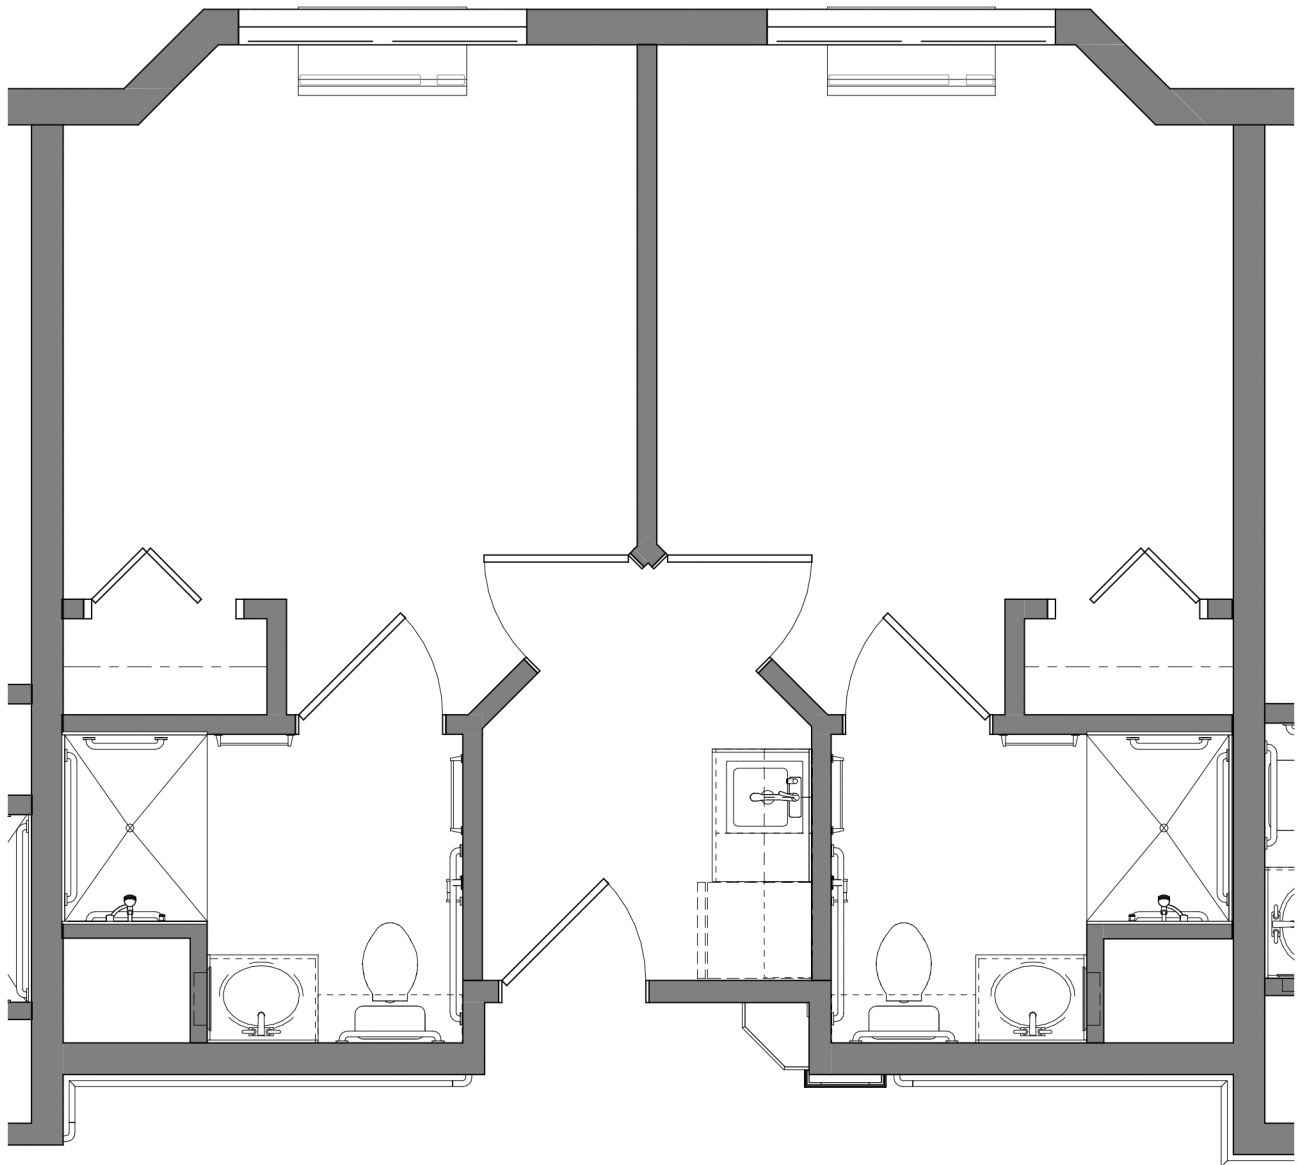

Club Suite

Assisted Living | 523 Square Feet

Square footage, room dimension or window placement may vary. Not shown to scale.

100 SCHOOLHOUSE ROAD • LEVITTOWN, NY 11756 • (516) 271-2500
VILLAGEGREENSENIORLIVING.COM • VILLAGEGREENLIFE@VILLAGEGREENSENIORLIVING.COM