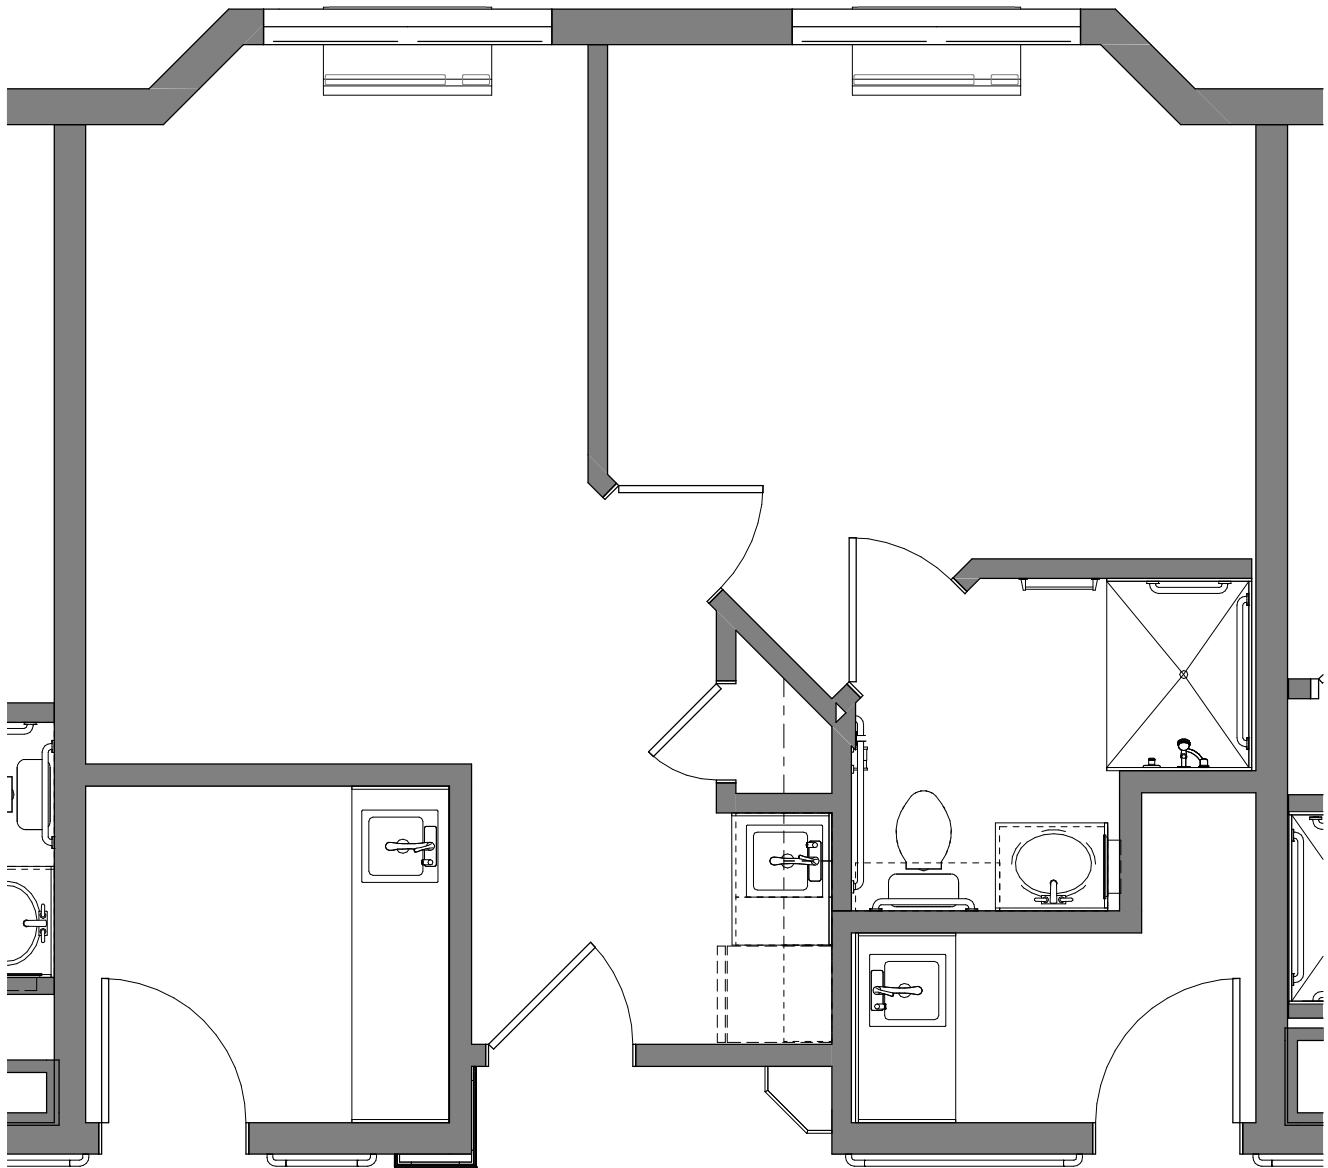

Square footage, room dimension or window placement may vary. Not shown to scale.

Square footage, room dimension or window placement may vary. Not shown to scale.

# One Bedroom

Assisted Living | 445 Square Feet

Square footage, room dimension or window placement may vary. Not shown to scale.

100 SCHOOLHOUSE ROAD • LEVITTOWN, NY 11756 • (516) 271-2500  
VILLAGEGREENSENIORLIVING.COM • VILLAGEGREENLIFE@VILLAGEGREENSENIORLIVING.COM

# Club Suite

Assisted Living | 523 Square Feet

Square footage, room dimension or window placement may vary. Not shown to scale.

100 SCHOOLHOUSE ROAD • LEVITTOWN, NY 11756 • (516) 271-2500  
VILLAGEGREENSENIORLIVING.COM • VILLAGEGREENLIFE@VILLAGEGREENSENIORLIVING.COM