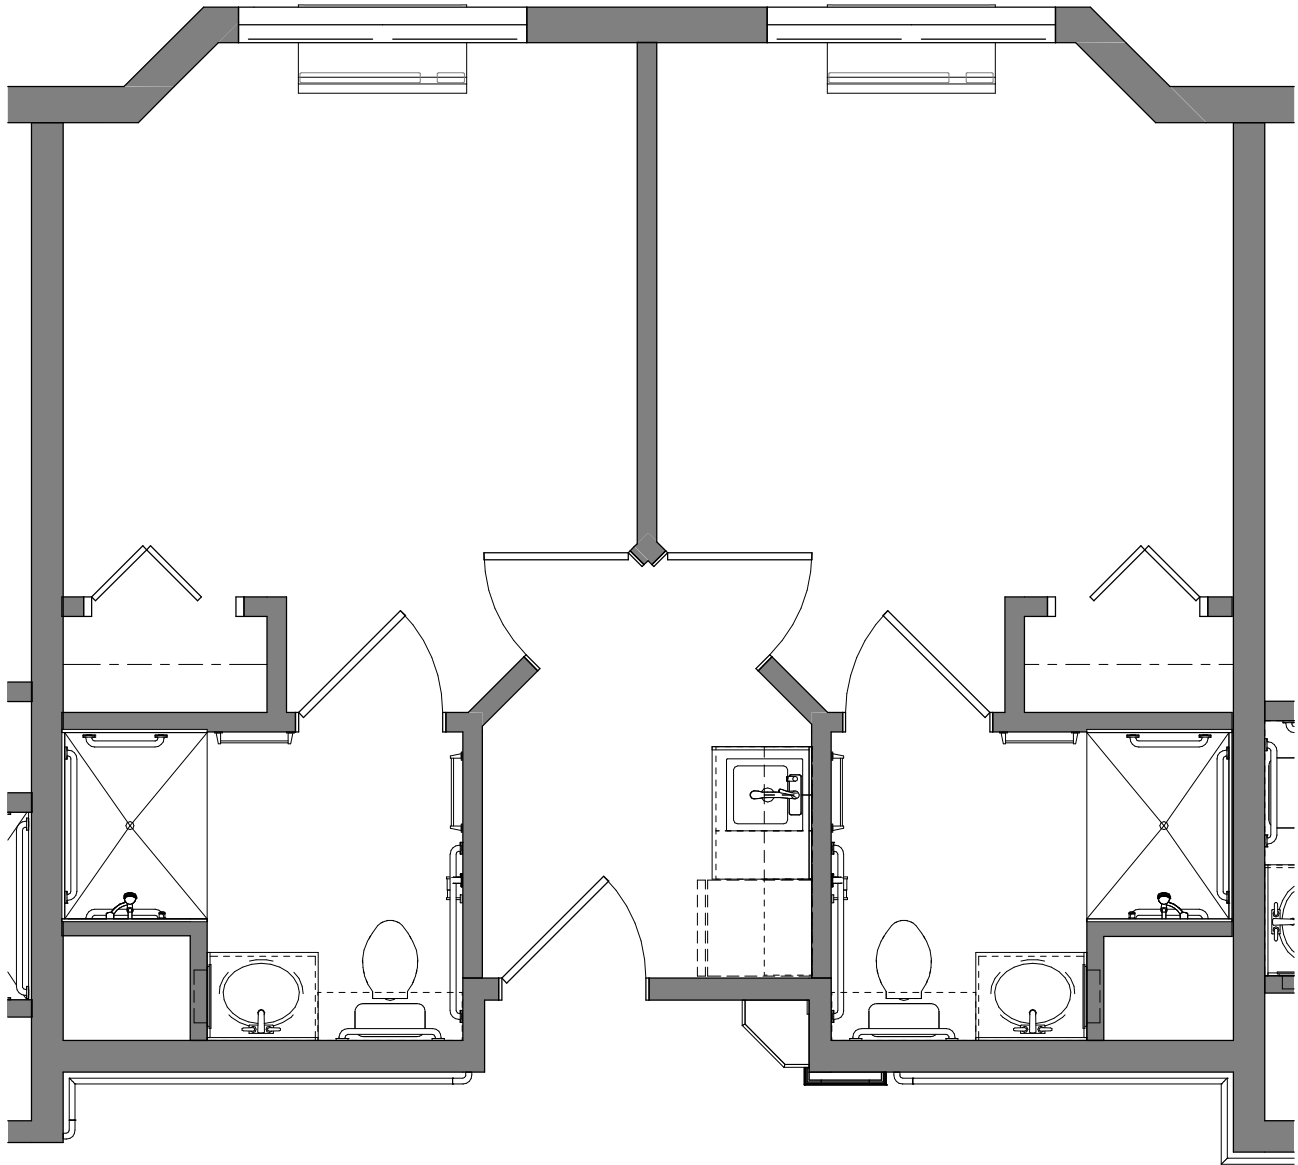

Square footage, room dimension or window placement may vary. Not shown to scale.

Square footage, room dimension or window placement may vary. Not shown to scale.

# One Bedroom

Assisted Living | 445 Square Feet

Square footage, room dimension or window placement may vary. Not shown to scale.

100 SCHOOLHOUSE ROAD • LEVITTOWN, NY 11756 • (516) 271-2500  
VILLAGEGREENSENIORLIVING.COM • VILLAGEGREENLIFE@VILLAGEGREENSENIORLIVING.COM

# Club Suite

Assisted Living | 523 Square Feet

Square footage, room dimension or window placement may vary. Not shown to scale.

100 SCHOOLHOUSE ROAD • LEVITTOWN, NY 11756 • (516) 271-2500  
VILLAGEGREENSENIORLIVING.COM • VILLAGEGREENLIFE@VILLAGEGREENSENIORLIVING.COM