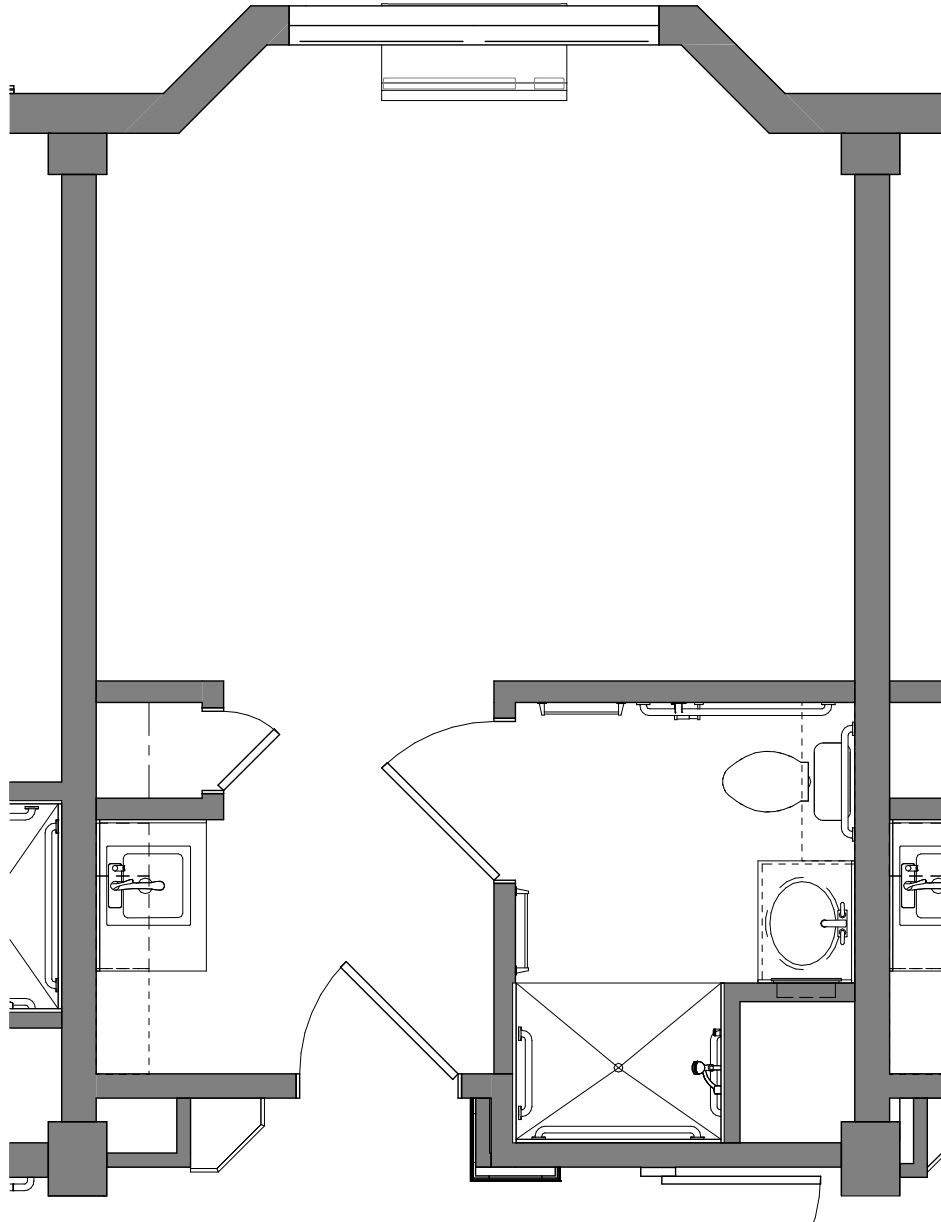

Square footage, room dimension or window placement may vary. Not shown to scale.

Square footage, room dimension or window placement may vary. Not shown to scale.

# One Bedroom

Assisted Living | 445 Square Feet

Square footage, room dimension or window placement may vary. Not shown to scale.

100 SCHOOLHOUSE ROAD • LEVITTOWN, NY 11756 • (516) 271-2500  
VILLAGEGREENSENIORLIVING.COM • VILLAGEGREENLIFE@VILLAGEGREENSENIORLIVING.COM

# Club Suite

Assisted Living | 523 Square Feet

Square footage, room dimension or window placement may vary. Not shown to scale.

100 SCHOOLHOUSE ROAD • LEVITTOWN, NY 11756 • (516) 271-2500  
VILLAGEGREENSENIORLIVING.COM • VILLAGEGREENLIFE@VILLAGEGREENSENIORLIVING.COM